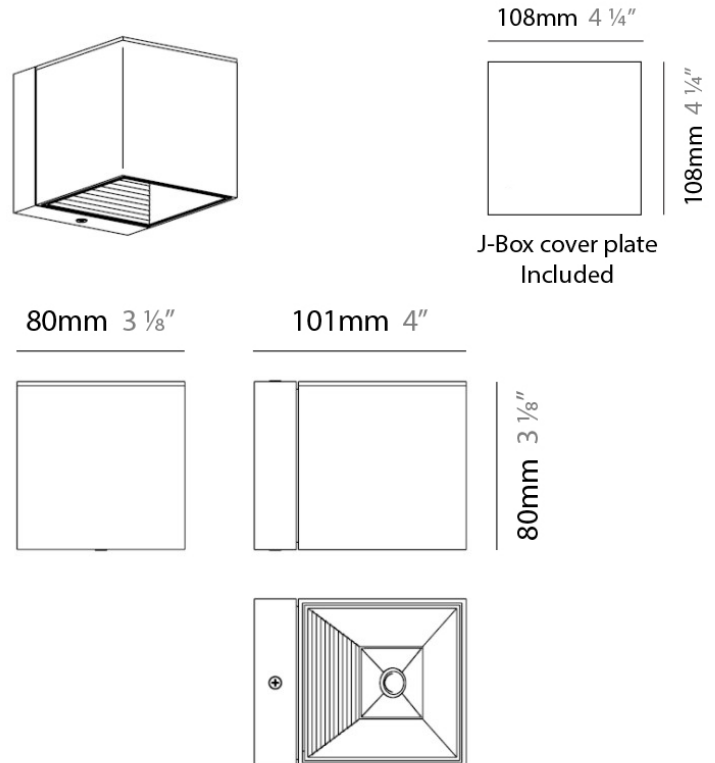

DAU SURFACE

D93146

PROJECT	
TYPE	
NOTES	
QUANTITY	
DATE	

GENERAL

Series: Dau
Brand: Milan
Division: Design
Mounting Type: Surface
Mounting Location: Wall

PHYSICAL

Shape: Cube
Length (mm): 110
Length (in): 4 ⁵/₁₆
Height (mm): 110
Height (in): 4 ⁵/₁₆
Extension (mm): 101
Extension (in): 4.0
Weight (kg): 0.91
Weight (lbs): 2
Fixture Finish: SST
Fixture Material: Metal

ELECTRICAL

Number of Lamps: 1
Lamp Type: LED
Max. Wattage Per Lamp (W): 4
Dimming: Electronic Low Voltage Dimming
Input Voltage (V): 120

LED

Number of LEDs: 1
Color Temperature (°K): 2700 / 2900
Nominal Lumen (lm): 300
CRI: >80 CRI

OPTICAL

RATINGS AND CERTIFICATIONS

Certified By: CSA Certified to UL and CSA Standards
IP rating: IP20

D