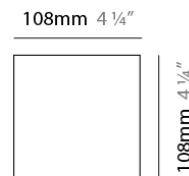

GENERAL

Series: Dau
 Brand: Milan
 Division: Design
 Mounting Type: Surface
 Mounting Location: Ceiling
 Subcategory: Pendant

PHYSICAL

Shape: Abstract
 Length (mm): 750
 Length (in): 29 1/2
 Width (mm): 110
 Width (in): 4 5/16
 Height (mm): 254
 Height (in): 10
 Weight (kg): 2.04
 Weight (lbs): 4.5
 Fixture Material: Aluminum

Series: Dau
 Brand: Milan
 Division: Design
 Mounting Type: Surface
 Mounting Location: Ceiling
 Subcategory: Pendant

PHYSICAL

Shape: Square
 Length (mm): 300
 Length (in): 11 3/4
 Width (mm): 300
 Width (in): 11 3/4
 Height (mm): 254
 Height (in): 10
 Weight (kg): 3.27
 Weight (lbs): 7.2
 Fixture Material: Aluminum

PHYSICAL

Shape: Rectangle
 Length (mm): 80
 Length (in): 3 1/8
 Height (mm): 200
 Height (in): 7 7/8
 Extension (mm): 101
 Extension (in): 4
 Light Distribution: Direct / Indirect
 Weight (kg): 4.5
 Weight (lbs): 10
 Fixture Finish: WHI
 Fixture Material: Metal

LED

Number of LEDs: 2
 Color Temperature (°K): 2700
 Nominal Lumen (lm): 2 x 1010
 CRI: >80 CRI

OPTICAL

Reflector°: 50

RATINGS AND CERTIFICATIONS

Certified By: CSA Certified to UL and CSA Standards
 IP rating: IP44