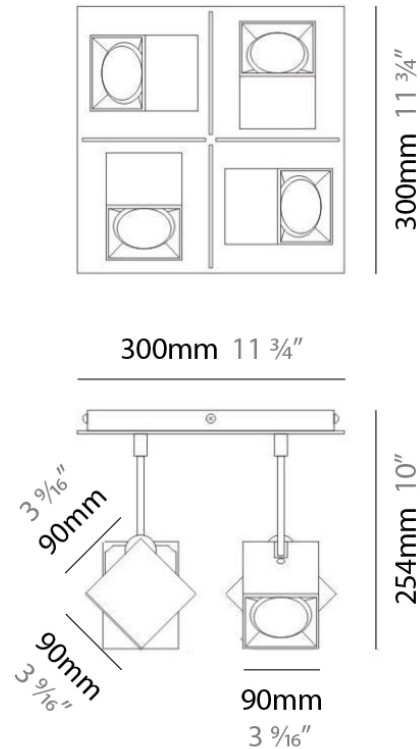

DAU SURFACE

D92020

GENERAL

Series: Dau
Brand: Milan
Division: Design
Mounting Type: Surface
Mounting Location: Ceiling
Subcategory: Pendant

PHYSICAL

Shape: Square
Length (mm): 300
Length (in): 11 3/4
Width (mm): 300
Width (in): 11 3/4
Height (mm): 254
Height (in): 10
Weight (kg): 3.27
Weight (lbs): 7.2
Fixture Material: Aluminum

ELECTRICAL

Number of Lamps: 4
Lamp Type: LED Retrofit
Lamp Shape: MR16
Bulb Included: Bulb Not Included
Total Output Wattage (W): 20
Max. Wattage Per Lamp (W): 5
Lamp Base: GU10
Input Voltage (V): 120

LED

Delivered Lumen Range: 1000 - 1999 lm

OPTICAL

RATINGS AND CERTIFICATIONS

Certified By: CSA Certified to UL and CSA Standards
IP rating: IP20

PROJECT	
TYPE	
NOTES	
QUANTITY	
DATE